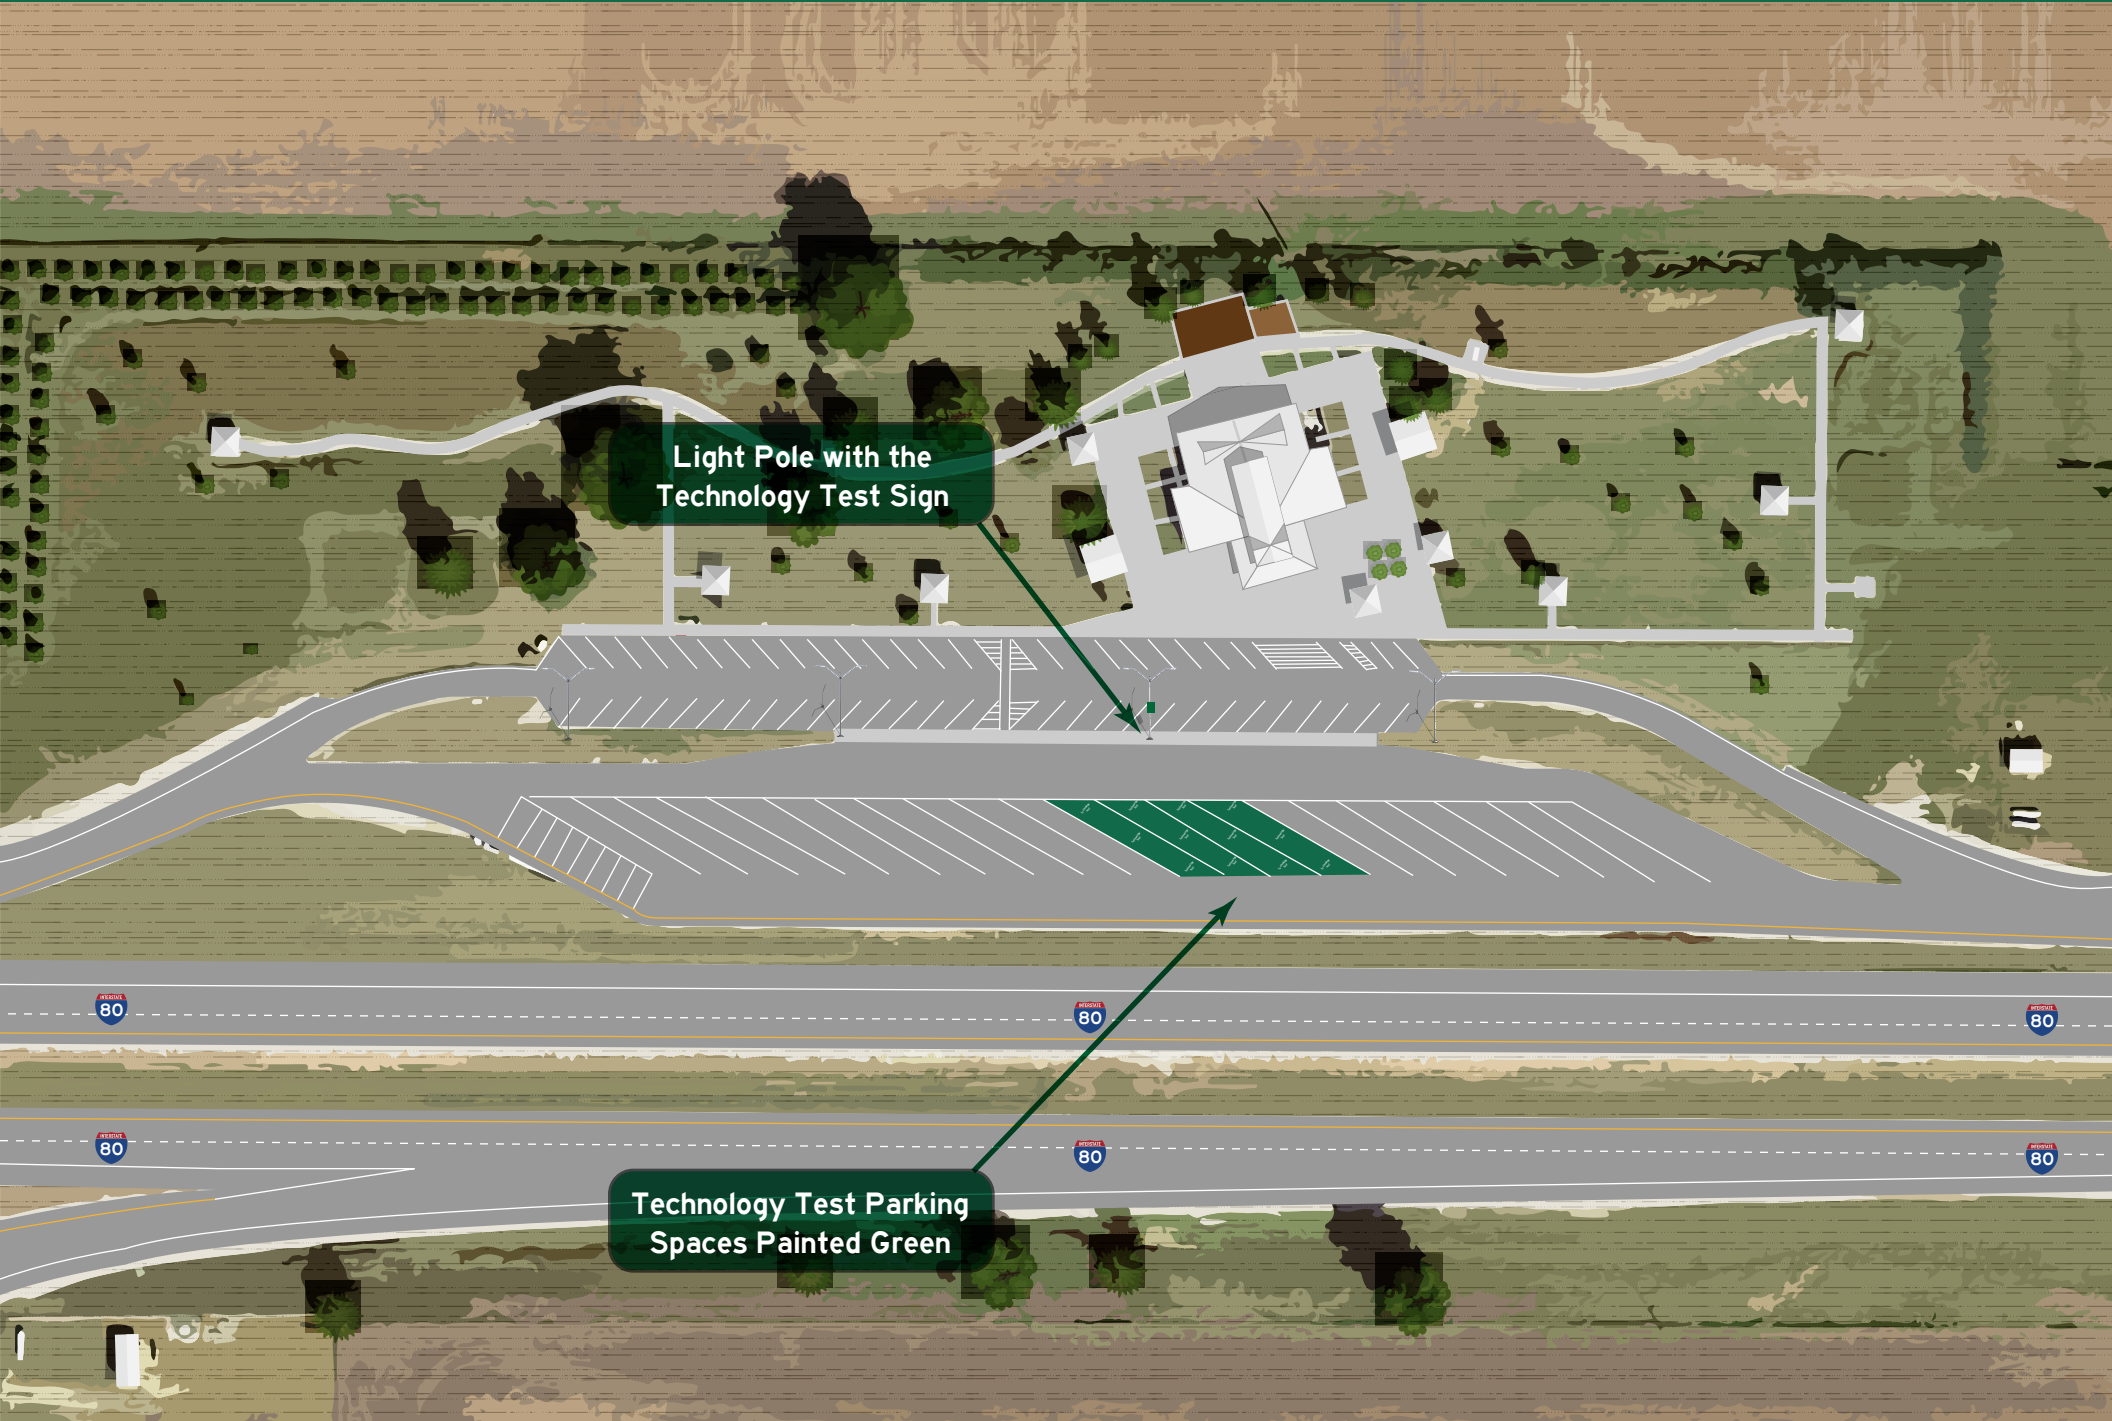

Zone Code: IUS-007

Mitchellville Rest Area (WB)

Mile Marker 147, Mitchellville, IA 50169

**PARKING
TECHNOLOGY
TEST**

Light Pole with the
Technology Test Sign

Technology Test Parking
Spaces Painted Green